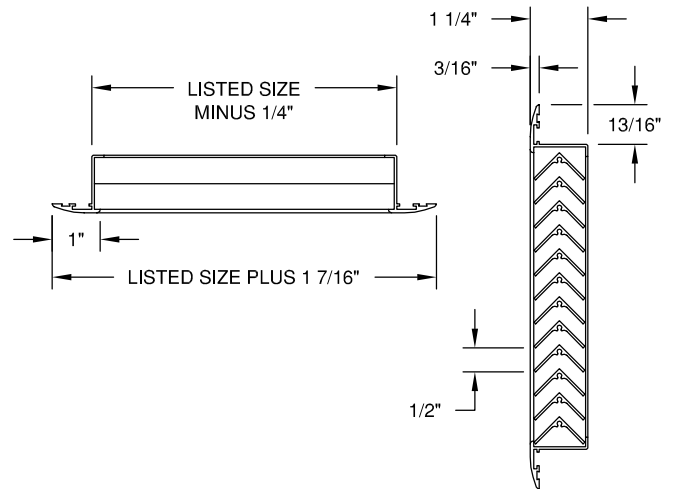

DOOR GRILLE

INVERTED "V" BLADES ON 1/2" CENTERS
NO-VISION DESIGN

MINIMUM SIZE: 6" WIDTH x 4" HEIGHT

MAXIMUM SIZE: 96" WIDTH x 96" HEIGHT

EXTRUDED ALUMINUM; 6063-T5

FINISH - SA (CLEAR ANODIZE)

FACE VIEW

MODEL - DGC - FLANGLSS FRAME