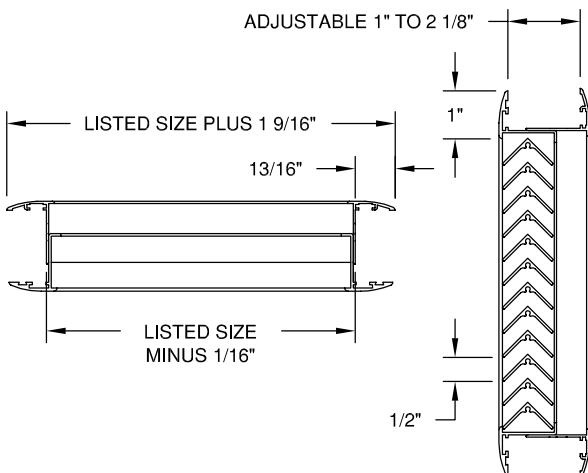

DOOR GRILLE

INVERTED "V" BLADES ON 1/2" CENTERS
NO-VISION DESIGN

MINIMUM SIZE: 6" WIDTH x 4" HEIGHT

MAXIMUM SIZE: 96" WIDTH x 96" HEIGHT

EXTRUDED ALUMINUM; 6063-T5

FINISH - SA (CLEAR ANODIZE)

FACE VIEW

MODEL - DGC - FLANGLSS FRAME

MODEL - DG1 - SINGLE FLANGE FRAME

MODEL - DG2 - AUXILIARY FRAME

MODEL - DG2LR

DWG NO.

02HV058B

JOB NAME: _____

ENGINEER: _____

DATE: