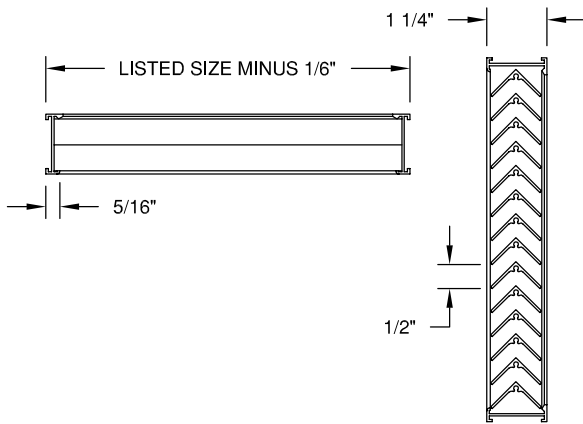

DOOR GRILLE

INVERTED "V" BLADES ON 1/2" CENTERS
NO-VISION DESIGN

MINIMUM SIZE: 6" WIDTH x 4" HEIGHT

MAXIMUM SIZE: 96" WIDTH x 96" HEIGHT

EXTRUDED ALUMINUM; 6063-T5

FINISH - SA (CLEAR ANODIZE)

FACE VIEW

MODEL - DGC - FLANGLSS FRAME