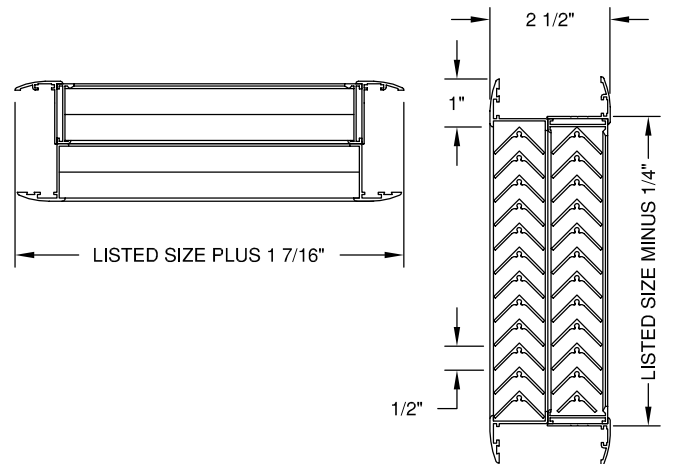

MODEL - DG2LR

DWG NO.

02HV058B

JOB NAME: _____

ENGINEER: _____

DATE:

6/11/02

LOCATION: _____

CONTRACTOR: _____

ARCHITECT: _____

FINISH: _____