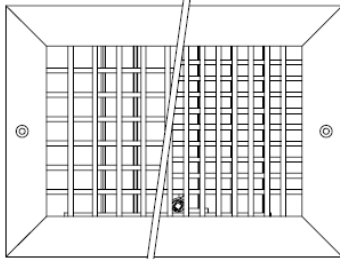

TAYLOR-SEIDENBACH, INC.

FAX (504) 486-7477 PHONE (504) 486-7474
 FIBERGLASS PRODUCTS -- ROOFING AND INSULATION -- HVAC PRODUCTS
 AIR FILTERS -- FIRE STOP CAULKS -- ACCESS PANELS

JULY 25, 2008

WHITE ALUMINUM SIDEWALL SUPPLY REGISTER WITH OPPOSED BLADE DAMPER

RIVO - VERTICAL BLADE W/ OB DAMPER
MIL FINISH ALUMINUM

R2VO - VERTICAL FRONT BLADE
HORIZONTAL REARW/ OB DAMPER
MIL FINISH ALUMINUM

SIZE	12 +	1-11
8" X 4"	XX.XX	XX.XX
8" X 6"	XX.XX	XX.XX
10" X 6"	XX.XX	XX.XX
12" X 6"	XX.XX	XX.XX
12" X 8"	XX.XX	XX.XX
14" X 4"	XX.XX	XX.XX
14" X 6"	XX.XX	XX.XX
14" X 8"	XX.XX	XX.XX
16" X 6"	XX.XX	XX.XX
16" X 8"	XX.XX	XX.XX
18" X 6"	XX.XX	XX.XX
8" X 4"	XX.XX	XX.XX
10" X 4"	XX.XX	XX.XX
10" X 6"	XX.XX	XX.XX
12" X 6"	XX.XX	XX.XX
12" X 8"	XX.XX	XX.XX
14" X 6"	XX.XX	XX.XX
14" X 8"	XX.XX	XX.XX
16" X 6"	XX.XX	XX.XX
16" X 8"	XX.XX	XX.XX
24" X 8"	XX.XX	XX.XX