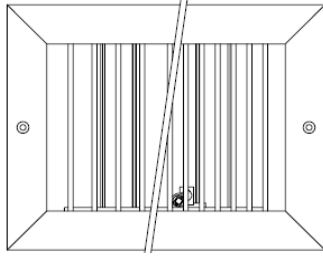

TAYLOR-SEIDENBACH, INC.

FAX (504) 486-7477 PHONE (504) 486-7474
 FIBERGLASS PRODUCTS -- ROOFING AND INSULATION -- HVAC PRODUCTS
 AIR FILTERS -- FIRE STOP CAULKS -- ACCESS PANELS

JULY 25, 2008

WHITE ALUMINUM SIDEWALL SUPPLY REGISTER WITH OPPOSED BLADE DAMPER

RIVO - VERTICAL BLADE W/ OB DAMPER
MIL FINISH ALUMINUM

R2VO - VERTICAL FRONT BLADE
HORIZONTAL REARW/ OB DAMPER
MIL FINISH ALUMINUM

SIZE	12 +	1-11
8" X 4"	XX.XX	XX.XX
8" X 6"	XX.XX	XX.XX
10" X 6"	XX.XX	XX.XX
12" X 6"	XX.XX	XX.XX
12" X 8"	XX.XX	XX.XX
14" X 4"	XX.XX	XX.XX
14" X 6"	XX.XX	XX.XX
14" X 8"	XX.XX	XX.XX
16" X 6"	XX.XX	XX.XX
16" X 8"	XX.XX	XX.XX
18" X 6"	XX.XX	XX.XX
8" X 4"	XX.XX	XX.XX
10" X 4"	XX.XX	XX.XX
10" X 6"	XX.XX	XX.XX
12" X 6"	XX.XX	XX.XX
12" X 8"	XX.XX	XX.XX
14" X 6"	XX.XX	XX.XX
14" X 8"	XX.XX	XX.XX
16" X 6"	XX.XX	XX.XX
16" X 8"	XX.XX	XX.XX
24" X 8"	XX.XX	XX.XX

WHITE LOUVER FACED CEILING DIFFUSER W/ OBD

SD3OW - 3 WAY THROW - PAINTED WHITE

SD4OW - 4 WAY THROW - PAINTED WHITE

SIZE	12 +	1 - 11
6" X 6"	XX.XX	XX.XX
8" X 8"	XX.XX	XX.XX
10" X 10"	XX.XX	XX.XX
12" X 12"	XX.XX	XX.XX
14" X 14"	XX.XX	XX.XX
6" X 6"	XX.XX	XX.XX
8" X 8"	XX.XX	XX.XX
10" X 10"	XX.XX	XX.XX
12" X 12"	XX.XX	XX.XX
14" X 14"	XX.XX	XX.XX